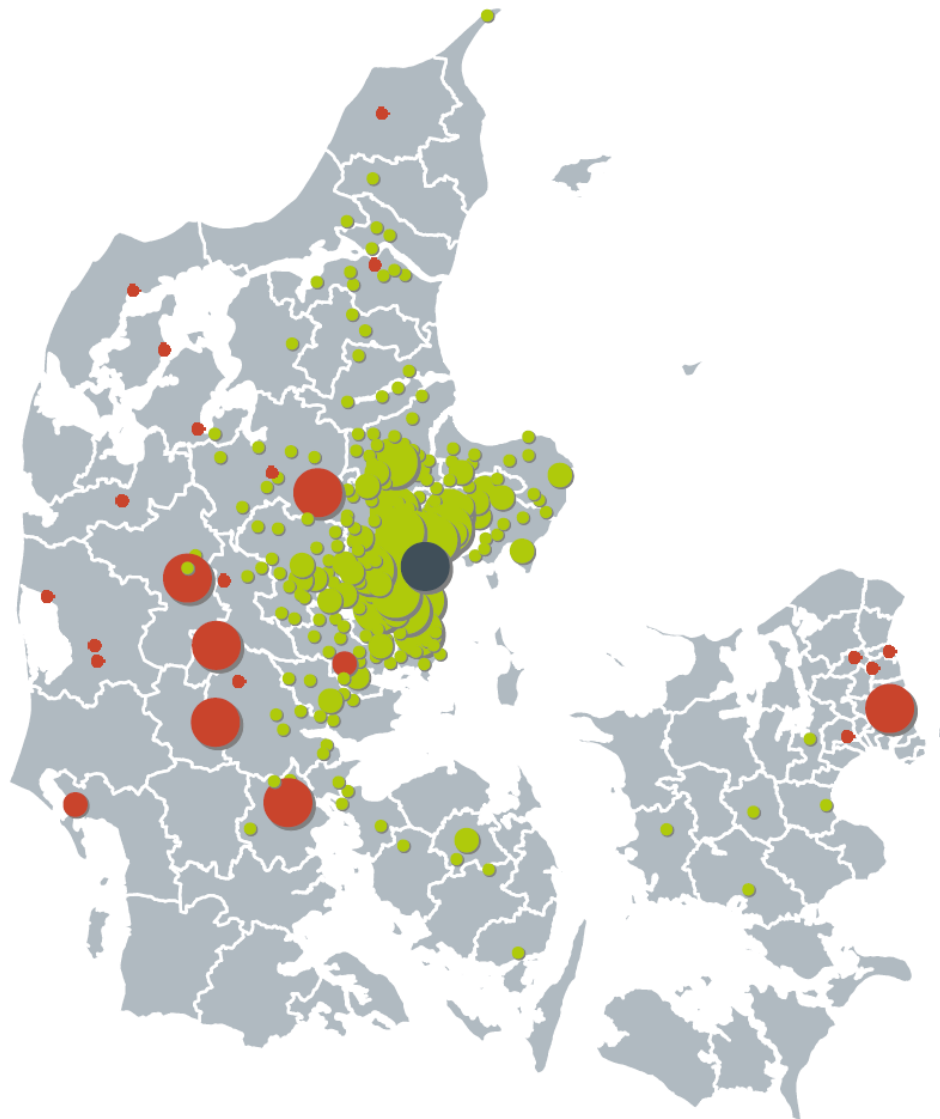

Setting a knowledge-based agenda:

Regional Development and City Regions

Rune Stig Mortensen

Brussels, October 14th 2015

 VÆKST OG
UDVIKLINGSSTRATEGI

-- / Fælles udfordringer - Fælles løsninger

Region Syddanmark

Stronger city regions need better knowledge

Net commuting
to Aarhus
2011-2012

Net commuting
from Aarhus
2011-2012

Building development corridors